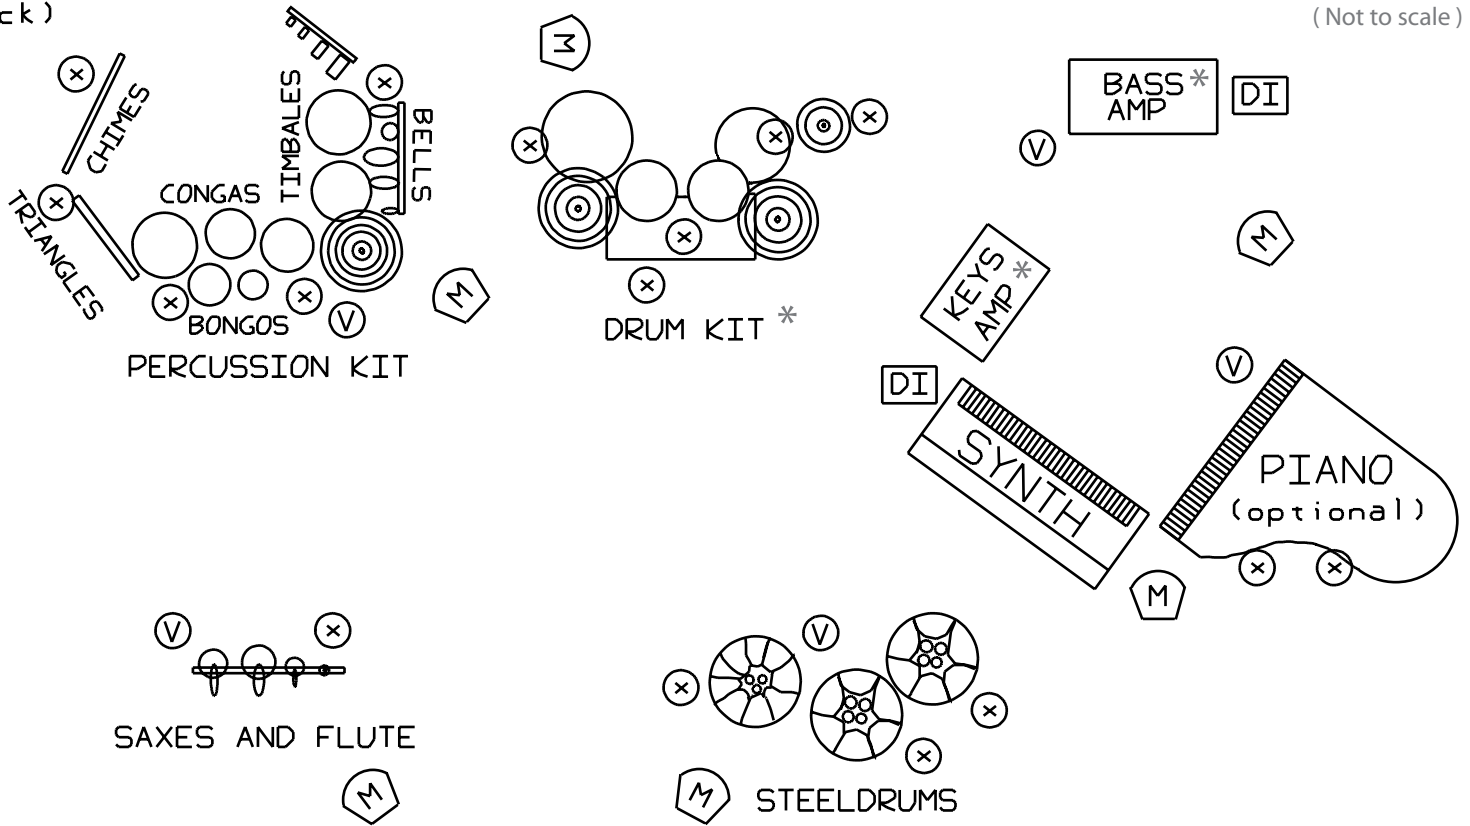

KALABASH Stage Plot

(back)

(Not to scale)

(front)

*Primary backline where available

(x) Instrument Mic

(M) Stage Monitor

(V) Vocal Mic

(DI) Direct Box